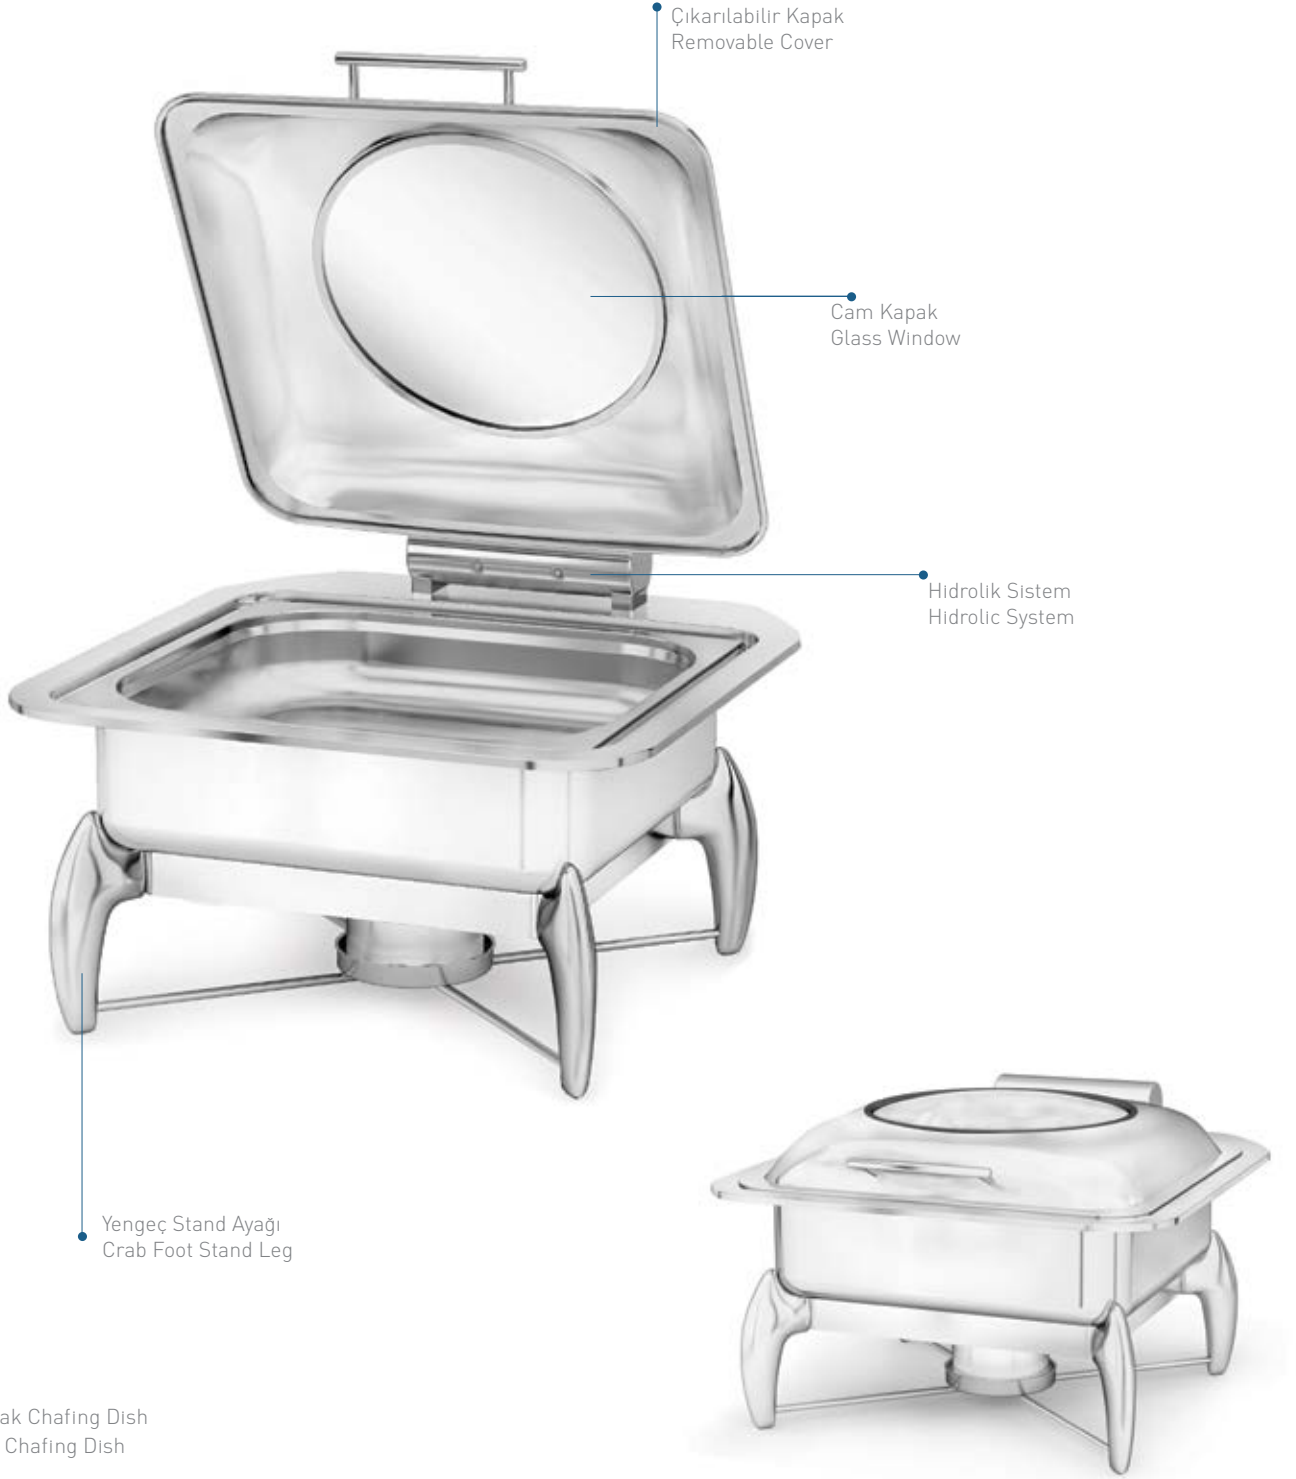

Ürün / Video  
Product / Video

Çıkarılabilir Kapak  
Removable Cover

Cam Kapak  
Glass Window

Hidrolik Sistem  
Hydraulic System

Yengeç Stand Ayağı  
Crab Foot Stand Leg

Yengeç Ayak Chafing Dish  
Crab Foot Chafing Dish