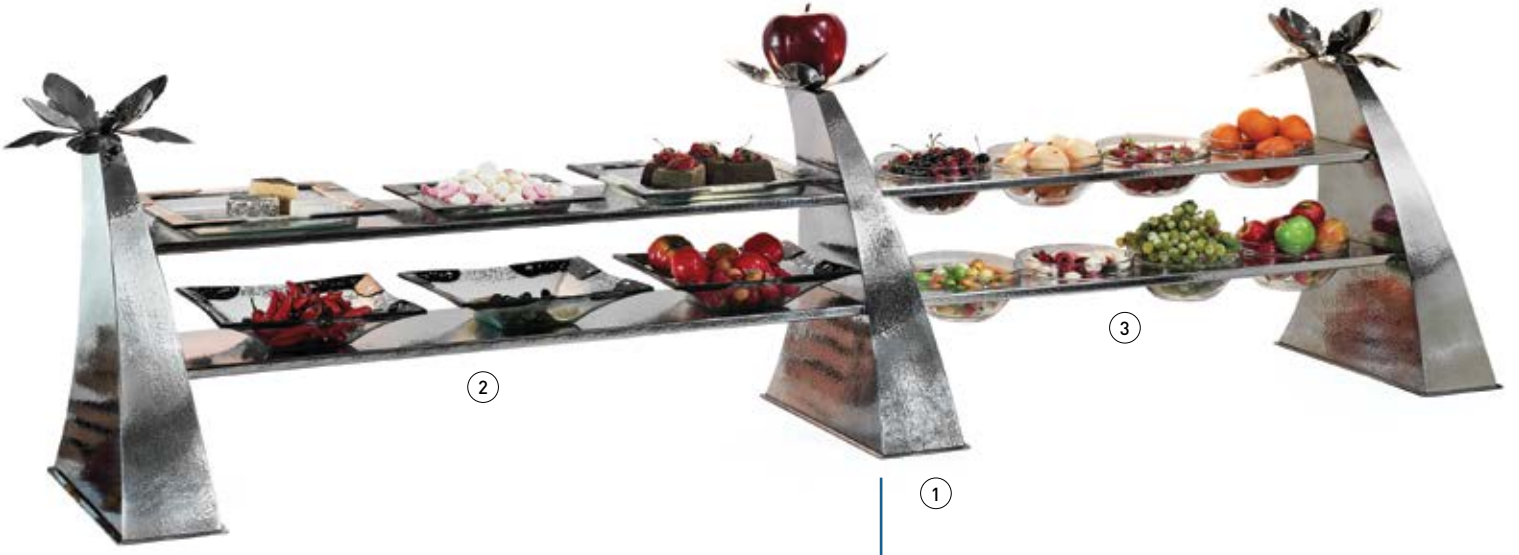

Sunum Standı Palmiye
Presentation Stand Palm

Stand Detayları / Stand Details

Kod / Code	W_(cm)	D_(cm)	H_(cm)
1 EJ-PLM-KLNN	16,5	54	60
2 EJ-PLM-RF-101N	-	-	-
3 EJ-PLM-RF-201N	-	-	-

Ürün / Video
Product / Video