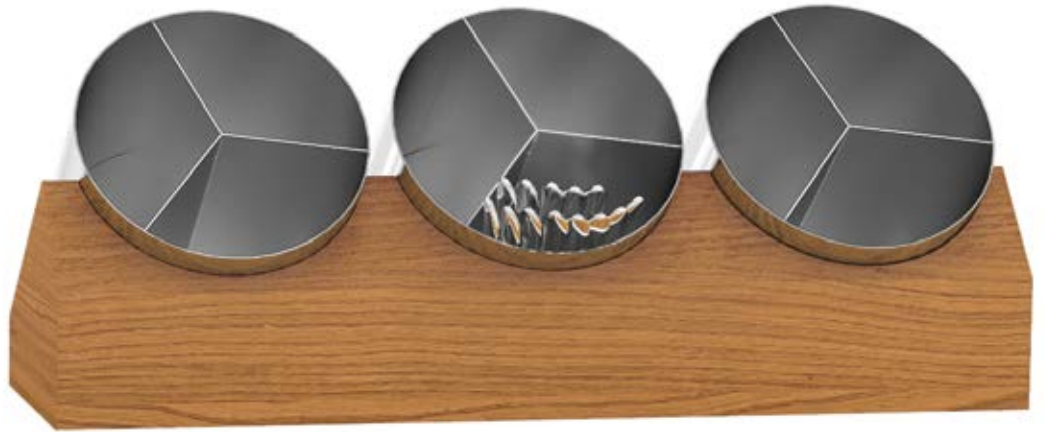

Kaşık Standı Haznesi
Spoon Stand Container

Kod / Code	Ø_(cm)
KSK-YTY-HZN-13Ø	13
KSK-YTY-HZN-18Ø	18

Ürün / Video
Product / Video

Endüstriyel Tasarım Tescil No - 2014 / 02065

Faydalı Model Patent No - 2014 / 04481

Hazne standa dahildir / Holder is included on the stand

Renk / Color

MT Mat

Elegance

N Nostalji

S Siyah Statik / Black Static

C Gold

B Bakır / Copper

RNB Gökkuşáğı / Rainbow