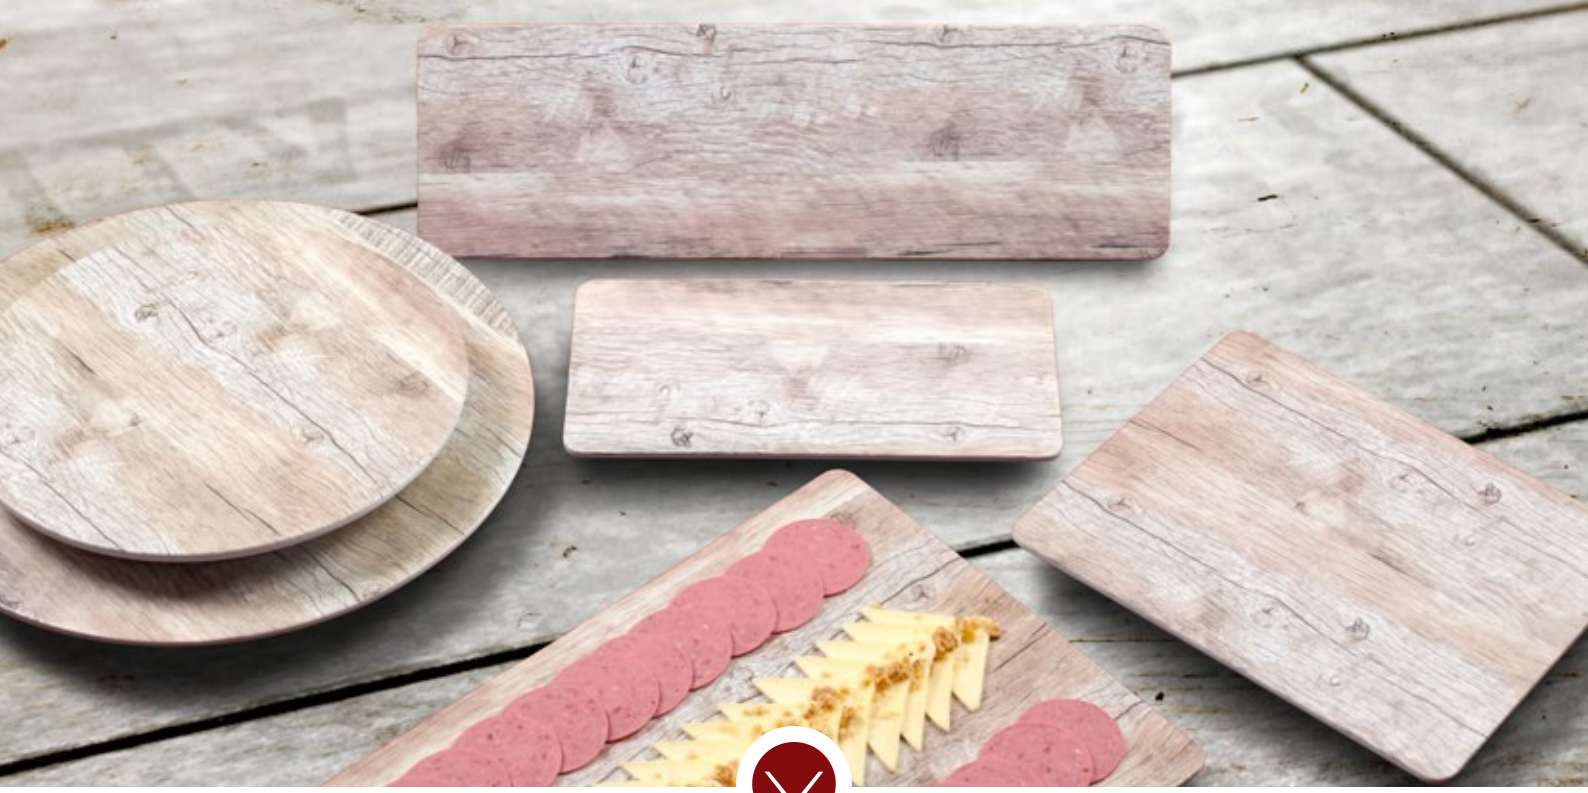

CODE: D783
Ø 25 cm-h:8 cm
12 adet / pcs

CODE: D784
Ø 20 cm-h:6 cm
20 adet / pcs

MAT TAŞ YUVARLAK TABAK MATT ROUND PLATE

CODE: D793
Ø 32 cm-h:3.5 cm
15 adet / pcs

CODE: D792
Ø 28 cm-h:3.2 cm
12 adet / pcs

CODE: D791
Ø 24 cm-h:3 cm
24 adet / pcs