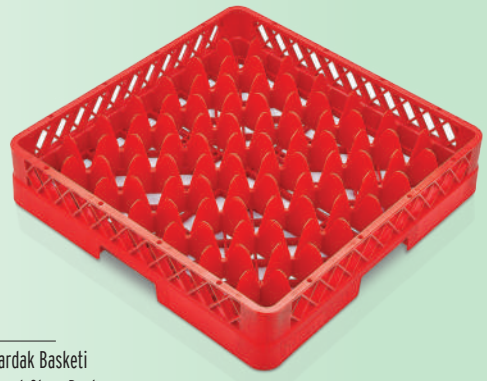

BB-49

49 Bölmeli Bardak Basketi
49 Compartment Glass Rack
6 pcs /ctn
Kırmızı / Red