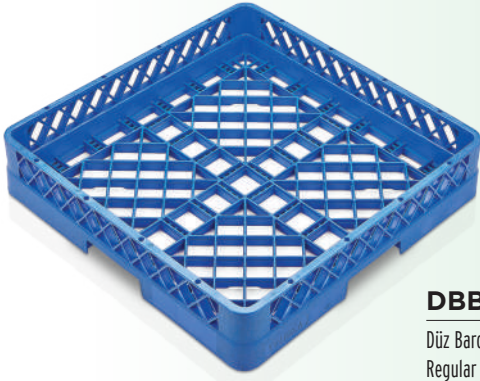

DBB-50

Düz Bardak Basketi
Regular Glass Rack
6 pcs /ctn
Mavi / Blue