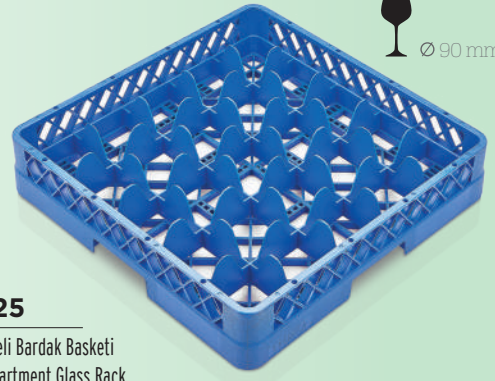

BB-25

25 Bölmeli Bardak Basketi
25 Compartment Glass Rack
6 pcs /ctn
Mavi / Blue