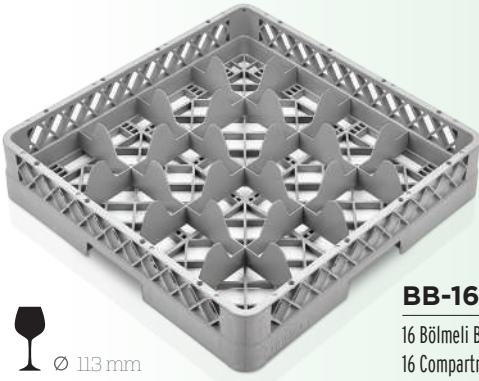

BB-16

16 Bölmeli Bardak Basketi
16 Compartment Glass Rack
6 pcs /ctn
Gri / Grey