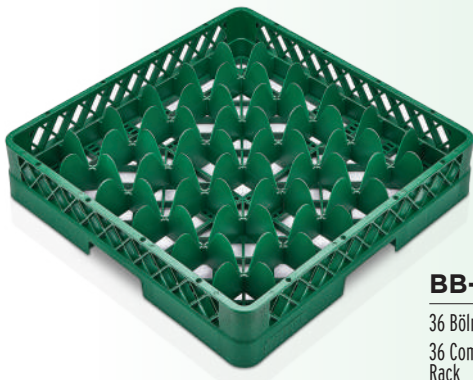

BB-36

36 Bölmeli Bardak Basketi
36 Compartment Glass Rack
6 pcs /ctn
Gri / Grey