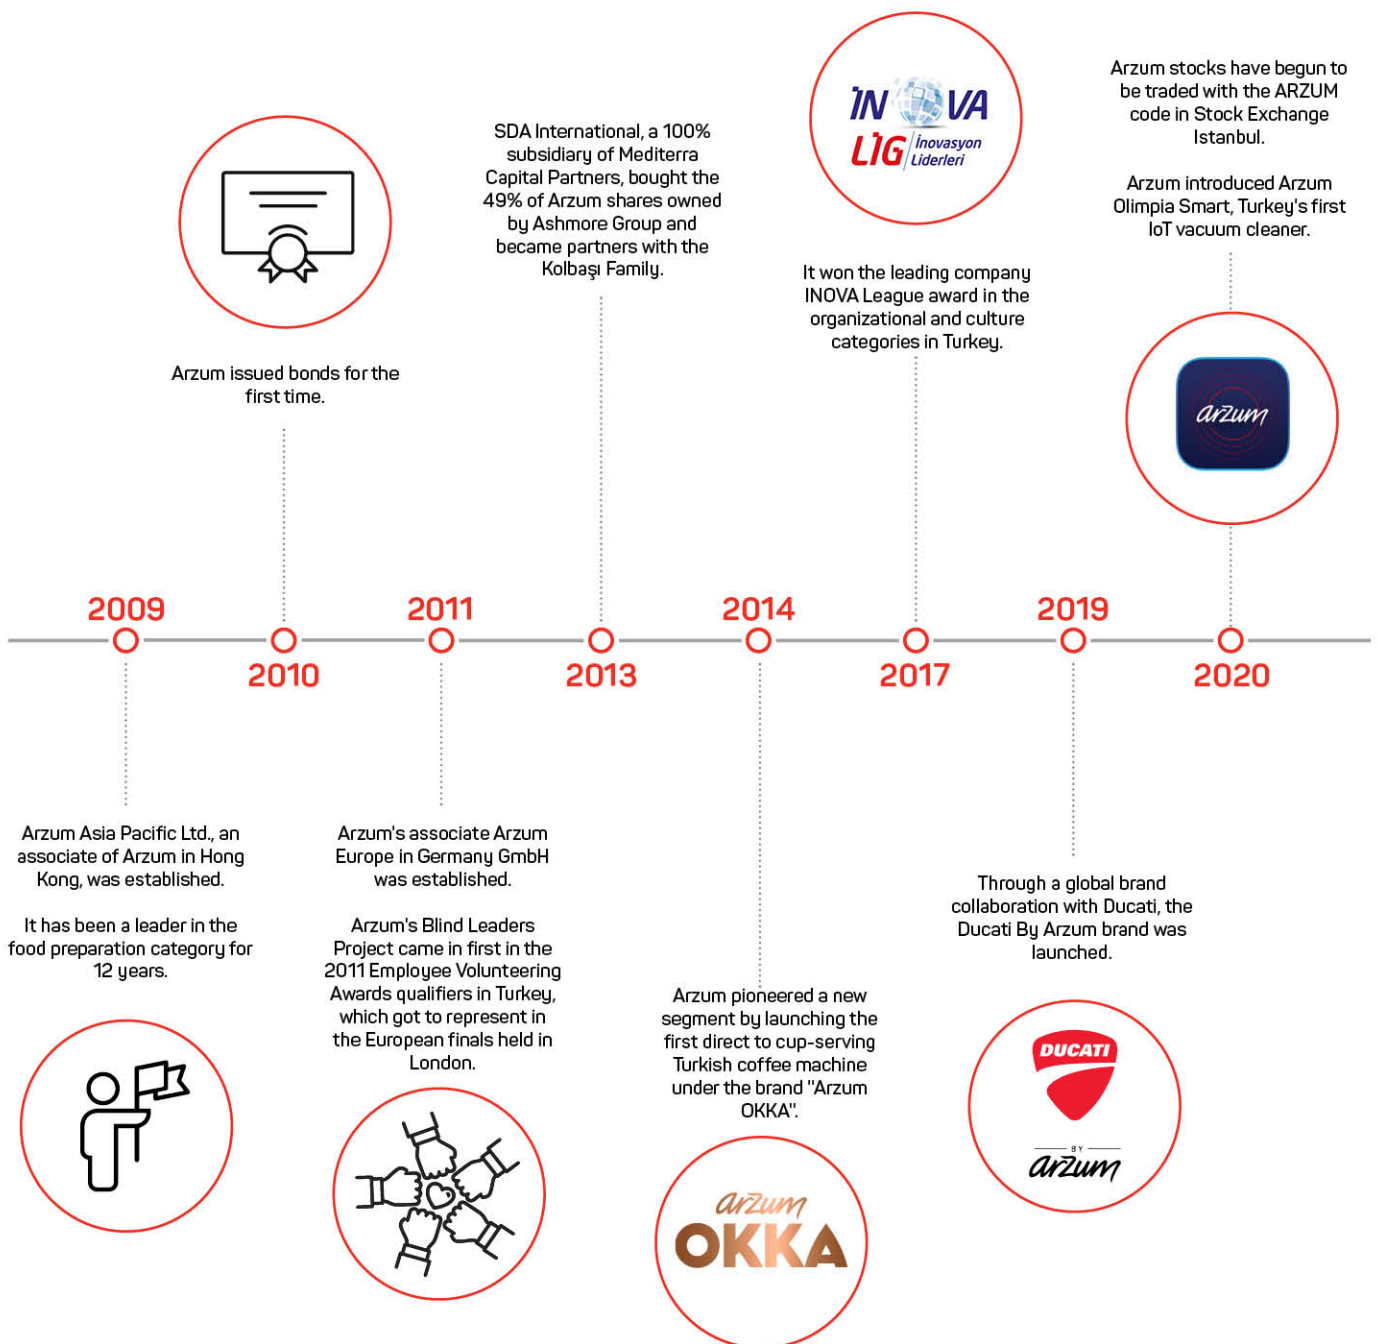

Turkey's strategic position in the intersection between east and west, gives Arzum the opportunity to deliver with various products in 6 categories to its distributors worldwide in a matter of weeks. All products in all markets gives consumers the extra peace of mind they expect, making Arzum their preferred brand.

Arzum R&D teams in Turkey and Hong Kong keep on their hard work to offer consumers the latest developments in small domestic home appliances. Arzum's latest innovation, the "OKKA" series automatic Turkish Coffee machine, revolutionizes the joy of coffee worldwide and has been the company's first truly global product. Arzum OKKA is now available in most parts of the world, including North America, Europe, the Middle East, Africa and Australia.

Arzum aims to change consumers' lives with products created by bringing design and innovation together. With more than 250 models in 6 product categories, Arzum aims to provide big differences with small changes to consumers from all around the world.