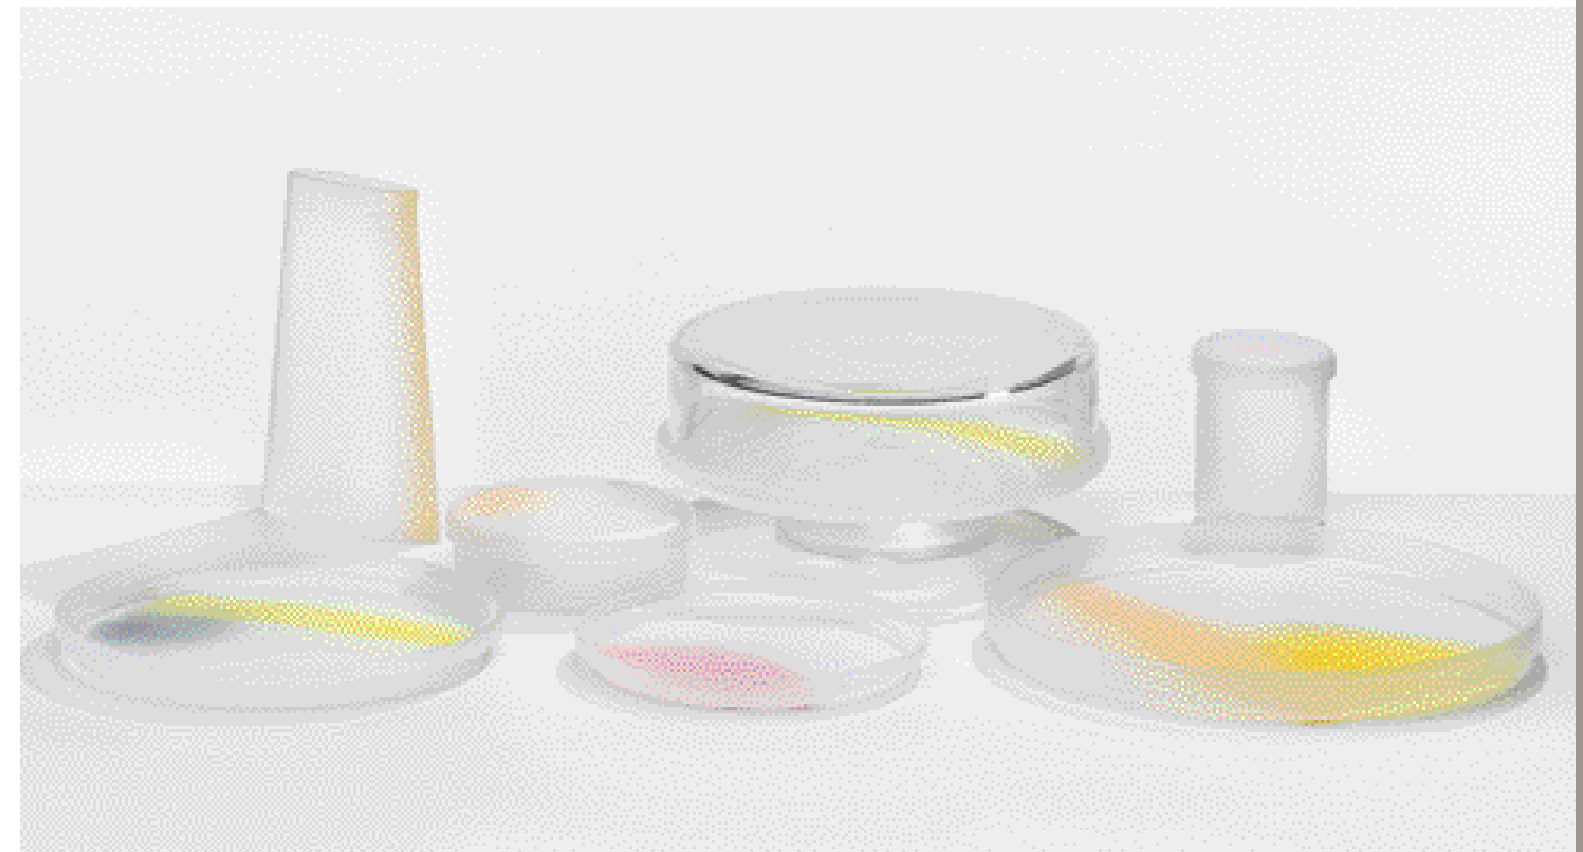

14058 - 1098760

H: 22 mm 3/4"
L: 218 mm 8 1/2"

Service Plate

14059 - 1098765

H: 24 mm 1"
L: 278 mm 11"

Service Plate

14060 - 1098762

H: 33 mm 1 1/4"
L: 350 mm 13 3/4"

Cake Dome

91278 - 1098770

H: 130 mm 5"
L: 300 mm 11 3/4"

CUPOLA

The 'Cupola' series comprises of two crystalline glass domes expertly fashioned to make the best of food presentation and protection. While large in dimension, the domes maintain a sense of the elegant, each finished with a perfectly balanced brass handle and resting on a solid marble base.